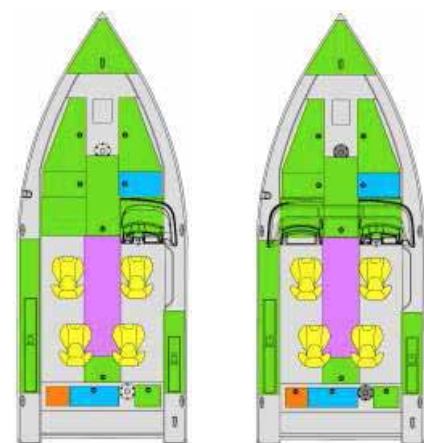

x = Standard Feature N/A = Not Applicable Opt = Optional

*Not on Traditional Style Pro V

2075 Pro-V SE

2075 Pro-V IFS/SE