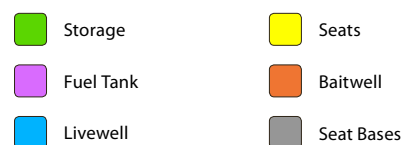

## COLOR OPTIONS

Freeboard with Vapor Mist Bottom

Majestic Red Cobalt Blue Arctic White Black

Monochromatic Black Monochromatic Majestic Red Monochromatic Vapor Mist

Flooring

Gray Carpet  
Gray Vinyl

**Note:** Vinyl options are main floor and bow casting platform.