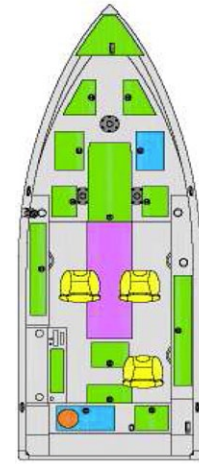

2010 Pro Guide

Standard Equipment	2010 Pro Guide
Seats/Pedestals	
Standard Seats	3
Solid - Fixed Pedestals	2
Solid - Unilock Pedestal	1
Seat Bases	6
Fuel Tank	
Gallon Fuel Tank	40 Gallon
Flooring	
Marine Grade Carpet	x
Livewell Systems	
Bait Station (1) Drop-In	x
Aerated Livewell w/Autotimer	
Aft. Livewell (40" Long / 18 Gallon)	x
Bow Livewell (28" Long / 12 Gallon)	x
Consoles/Instrumentation/Lighting	
12V. Power Receptacle	x
Automotive Style Fuse Panel	x
Electronics Command Center	x
Full Lighted Instrumentation	x
Horn	x
Interior and Livewell Lighting	x
Navigational Lighting	x
Plug-In Wire Harness	x
Main Power Tiller Handle	x
Storage	
Battery Storage Compartments	x
Lockable Center Bow Rod Storage w/Tubes	(6) 7'-0" (4) 6'-6"
Lockable Side Rod Storage	w/Tubes (5)
Lockable Storage	x
Storage Compartments	x
Bow Cargo Nets	x
Other Exterior Features	
Aluminum Corner Castings	x
Bow & Stern Eyes	x
Integrated Power Strake 2 (IPS2) Hull	x
Level Flotation Compliance	N/A
Stainless Steel Retractable Cleats	4 Recessed
Transhield Cover	x
Twin Plated Bottom (Bow to Amidship)	x
Other Interior Features	
Battery Holders (3)	x
Treated Marine Grade Plywood - Bow to Stern	x
Bilge Pump (1 pump Manual/Auto)	x
Bow Casting Platform	x
Bow Deck Mounting Pad	x
Drink Holders	x
Dual Trak Gunwale	x
Grab Handles	3
Self-Draining Splash Pan	x
SportTrak Accessory Brackets (2)	x
Cockpit Depth	20"

2010 Pro Guide