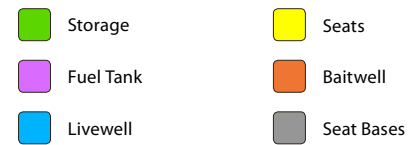

2010 Pro Guide

COLOR OPTIONS

Freeboard with Vapor Mist Bottom

Wildfire Red Cobalt Blue Arctic White Black

Flooring

Gray Carpet /Gray Vinyl

Note: Vinyl options are main floor and bow casting platform.

TRAILER